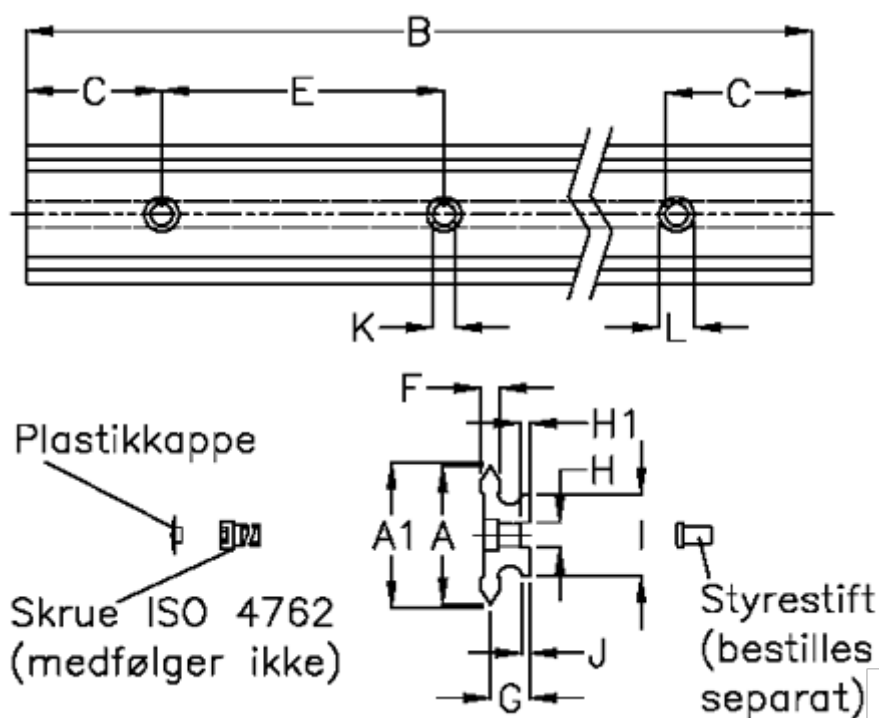

Article number: 059103536
 Description: Hepco SL2 spacer slide
 SS NM 44-536

Measures

A	= 44	G	= 12.5	Weight kg/1000 = 3300
A1	= 44.74	H	= 8	
B	= 536	H1	= 3.0	
C	= 43.0	I	= 26.0	
E	= 90	J	= 2.5	
F	= 6.0	K	= 7.0	
For bearing	= 34	L	= 11 x 6	
For guide pin	= 6	M	= 1	